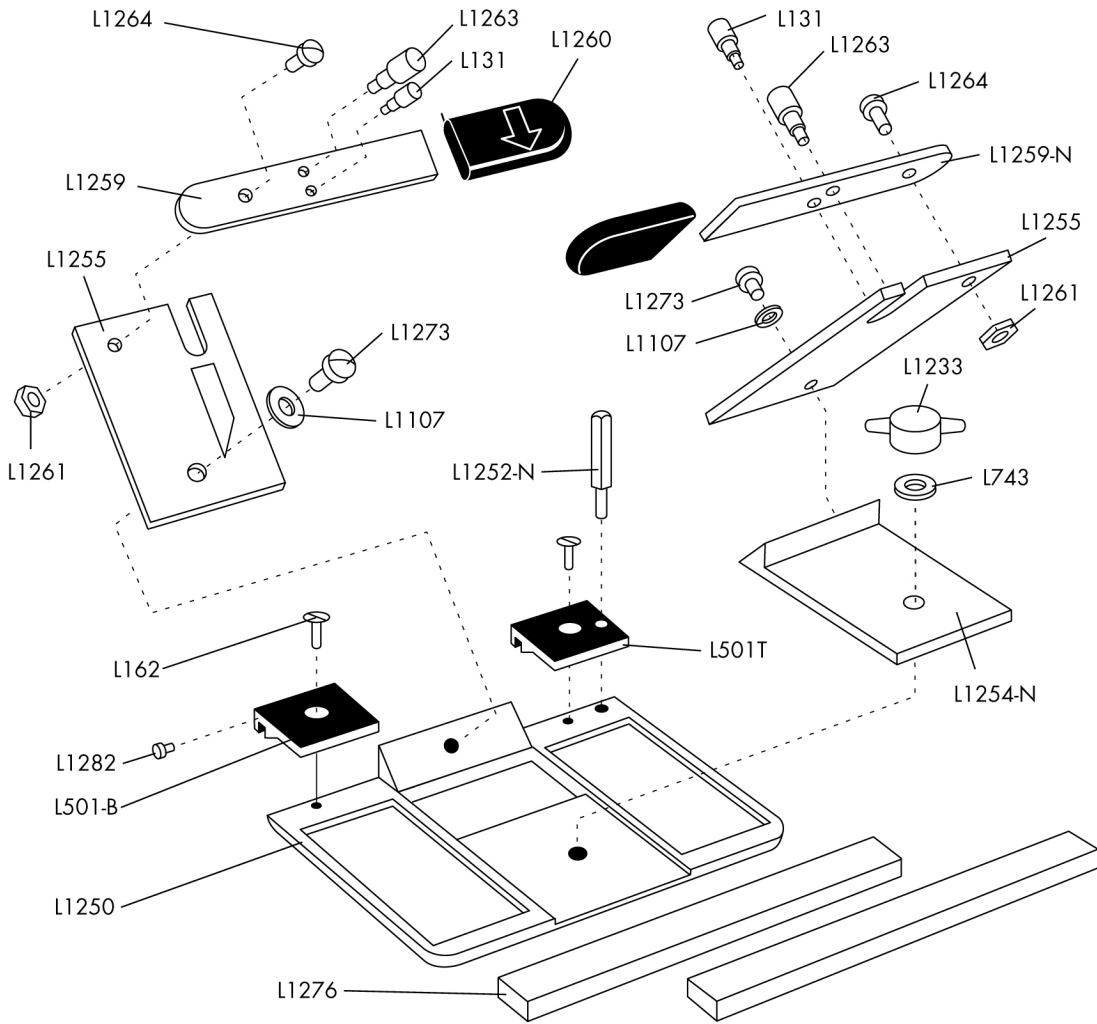

# SIMPLEX V-GROOVER

MODEL 703

L1264	Screw	2
L1263	Upper Knurled Screw	2
L131	Lower Knurled Screw	2
L1259-N	Handle	2
L1260	Handle Sleeve	2
L1255	Blade Holder	2
L1261	Nut	2
L1273	Screw	2
L1107	Washer	1
L1233	Lock Lever	1
L743	Washer	1
L1254-N	Adjustable blade Handle	1
L1252-N	Overcut Adjustment Post	1
L162	Screw	2
L1282	Overcut Adjustment Screw	1
L501-B	Guide	1
L501-T	Guide	1
L1250	Base	1
L1276	Spacer bars	2
L1031	Scale	1

L1265	Stop Block	1
L1091	Washer	1
L1092	Washer	1
L366/367	Scale Lock Lever	1
L1084	Stop Lock Lever	1
L1266	Stop Foot	1
L1135	Stop Foot Screw	2
L1268	Clamp	1
L1270	Scale Bar	1

REV: 9-06