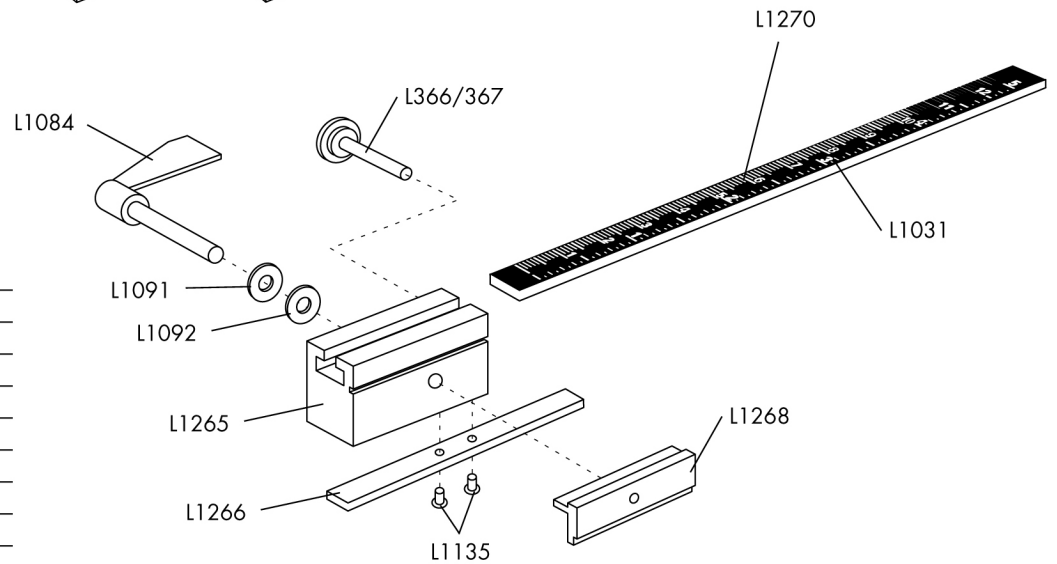

# SIMPLEX V-GROOVER

MODEL 703

L1264	Screw	2
L1263	Upper Knurled Screw	2
L131	Lower Knurled Screw	2
L1259-N	Handle	2
L1260	Handle Sleeve	2
L1255	Blade Holder	2
L1261	Nut	2
L1273	Screw	2
L1107	Washer	1
L1233	Lock Lever	1
L743	Washer	1
L1254-N	Adjustable blade Handle	1
L1252-N	Overcut Adjustment Post	1
L162	Screw	2
L1282	Overcut Adjustment Screw	1
L501-B	Guide	1
L501-T	Guide	1
L1250	Base	1
L1276	Spacer bars	2
L1031	Scale	1

L1265	Stop Block	1
L1091	Washer	1
L1092	Washer	1
L366/367	Scale Lock Lever	1
L1084	Stop Lock Lever	1
L1266	Stop Foot	1
L1135	Stop Foot Screw	2
L1268	Clamp	1
L1270	Scale Bar	1

REV: 9-06