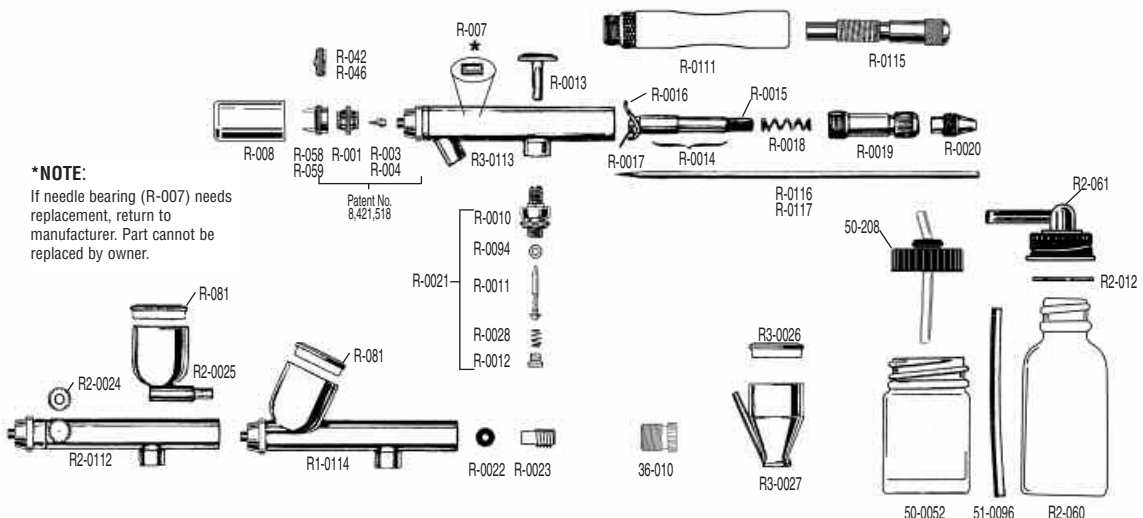

Logo by Marlo G. Chavez

RENEGADE SERIES

R1V-Velocity
\$157.00 M.S.R.P.

- gravity feed
- dual action
- internal mix

- hair line -1"
- .21mm paint tip
- 6" air flow angle

R2S-Spirit
\$162.00 M.S.R.P.

- side feed-cup or jar
- dual action
- internal mix

- hair line -1"
- .21mm paint tip
- 6" air flow angle

R3R-Rage
\$152.00 M.S.R.P.

- bottom feed
- dual action
- internal mix

- technical pencil line -1"
- .33mm paint tip
- 6.5" air flow angle

QNTY. ORD.	STOCK NO.	DESCRIPTION	RETAIL PRICE	SHIP WT. IND.	STANDARD PACK QNTY.	WT. (lbs.)
------------	-----------	-------------	--------------	---------------	---------------------	------------

RENEGADE SERIES REPLACEMENT PARTS

R-001	Hold Down Ring	\$8.15				
R-003	Ultra Fine Tip	7.65				
R-004	Fine Tip	7.65				
R-007	Needle Bearing	4.75				
R-008	Protective Cap	1.90				
R-042	Ultra Fine Spray Reg	11.20				
R-046	Fine Spray Reg	11.20				
R-058	Fine Spray Regulator w/Protective Arm	9.20				
R-059	Ultra Fine Spray Regulator w/Protective Arm	9.20				
R-081	Color Cup Cap	2.95				
R-081	Color Cup Cap (Metal)	9.20				
R-010	Valve Casing	7.15				
R-011	Valve Plunger	4.30				
R-012	Valve Screw	3.20				
R-013	Trigger	7.65				
R-014	Needle Tube and Rocker Ass'y	12.00				
R-015	Needle Tube	9.95				
R-016	Rocker Lever	4.00				
R-017	Rocker Lever Pin	2.65				
R-018	Spring	3.05				
R-019	Tube Shank	6.90				
R-020	Needle Chuck	3.55				
R-021	Complete Assembled Valve	15.00				
R-022	O Ring (Needle Seal)	2.75				

R-0023	Screw (Needle Seal Adjuster)	4.50				
R2-0024	Closer Plug	4.30				
R2-0025	Side Feed Color Cup	17.35				
R3-0026	Cap for 1/4oz. Color Cup	2.95				
R3-0027	1/4oz. Color Cup	11.75				
R-0028	Valve Spring	2.05				
R-0094	O Ring	1.80				
R-0111	Renegade Handle	15.35				
R2-0112	Spirit Shell	61.20				
R3-0113	Rage Shell w/Needle Bearing	66.30				
R1-0114	Velocity Shell	69.35				
R-0115	Rear Adjusting Screw	6.35				
R-0116	Ultra Fine Needle	11.20				
R-0117	Fine Needle	11.20				